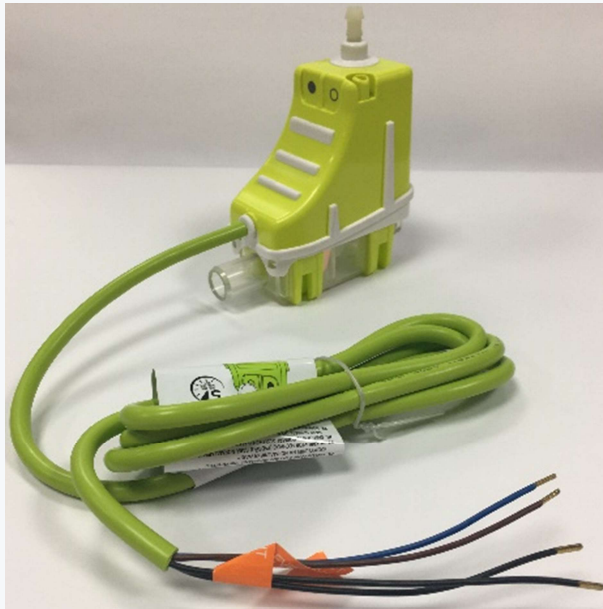

S+ MINI LIME WITH PLUG & PLAY

Existing S+ Mini Lime

- Power/Safety cable is hard wired into pump
- Installer wires pump assembly into power supply during installation/replacement
- Installer isolates pump assembly from supply during maintenance

New S+ Mini Lime with Plug & Play

- Power/Safety cable features a white P&P connector
- Installer wires cable assembly into power supply during installation – the same as existing S+ Mini Lime
- During maintenance, the installer isolates the pump from the power supply and simply disconnects the P&P connection to remove the pump
- During replacement, the installer can utilise the new cable portion wired into the power supply and simply connect to the replacement pump – no new wiring required

S+ MINI LIME WITH P&P **PRODUCT CODES & VOLUMETRICS**

Product codes

| Existing S+ Mini Lime | | New S+ Mini Lime with P&P | |
|-----------------------|------------------------------------|---------------------------|-----------------------------------|
| Product code | Description | Product code | Description |
| FP3322/2 | Mini Lime Silent+ Replacement Pack | FP3322/3 | Mini Lime S+ Replacement pack P&P |